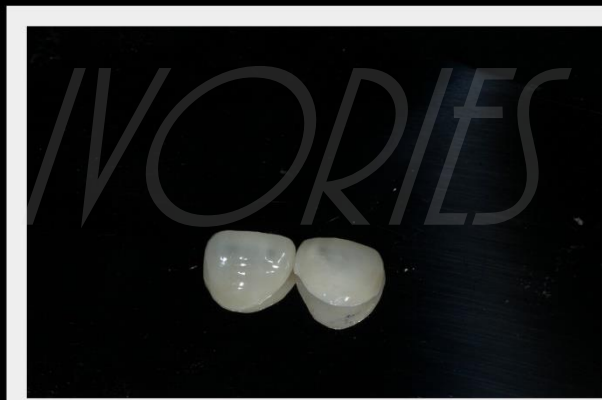

DIASTEMA CLOSURE

STUDIO IVORIES

Are you having spacing in your front teeth ?

Are you afraid to smile confidently while
Posing for pictures ?

DIASTEMA CLOSURE

STUDIO IVORIES

GET YOUR PROBLEM FIXED WITH CERAMIC VENEERS FROM EMAX, USA WITH ULTRATHIN LAMINATES

IPS **e.max**[®]

all ceramic
all you need

A graphic showing several pieces of white ceramic veneers. One is a small, thin, shell-like piece, and others are larger, more tooth-like pieces. The background is a solid pink color.