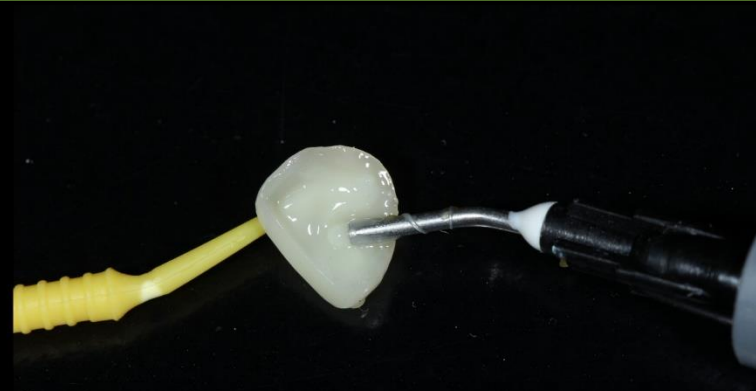

DIASTEMA CLOSURE

STUDIO IVORIES

Are you having spacing in your front teeth ?

Are you afraid to smile confidently while
Posing for pictures ?

DIASTEMA CLOSURE

STUDIO IVORIES

GET YOUR PROBLEM FIXED WITH CERAMIC VENEERS FROM EMAX, USA WITH ULTRATHIN LAMINATES

IPS **e.max**[®]

all ceramic
all you need

A graphic showing several pieces of white ceramic veneers. One is a small, thin, shell-like piece, and others are larger, more tooth-like pieces. The background is a solid pink color.

GET YOUR PROBLEM FIXED WITH CERAMIC VENEERS FROM EMAX, USA WITH ULTRATHIN LAMINATES

Ceramic veneers cementation with resin in progress

DIASTEMA CLOSURE

STUDIO IVORIES

GET YOUR PROBLEM FIXED WITH CERAMIC VENEERS FROM EMAX, USA WITH ULTRATHIN LAMINATES