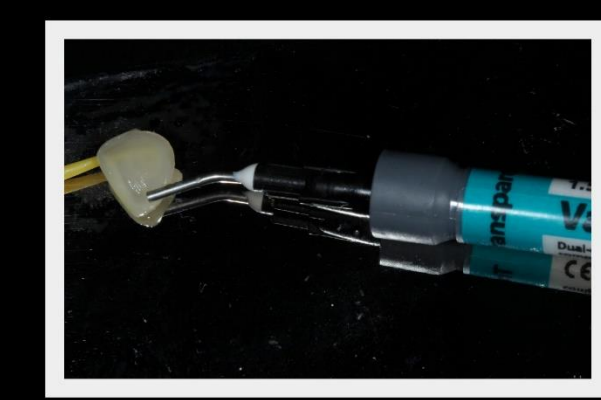

GET YOUR PROBLEM FIXED WITH CERAMIC VENEERS FROM EMAX, USA WITH ULTRATHIN LAMINATES